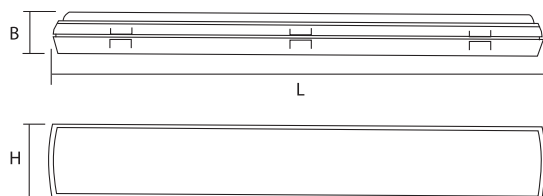

Emergency luminaires

ticinque

Description: emergency luminaire with lowness for 18W fluorescent lamp, available in SE (non-maintained), 3 hours versions.

Material: self-snuffing plastic (standard EN 60598-1, UL 94)

Degree of protection: IP 40 / IP 65

Rated voltage: 230V/50Hz

Mounting: on wall, designed also for installation with $\varnothing$ 16 or 20mm tubes

Accessories: - Provided with: PG16/PG20 tube gland

Must be ordered separately: adhesive legends

11593 1 ks

11594 1 ks

11595 1 ks

	W	Code	Article	Duration	Nominal flux	Battery	Pack./pcs.	LxBxH (mm)	Kg
Non maintained lighting									
IP40	18	8580	TICINQUE 541-18SE3P	3h	1150lm	Pb 6V 3,6 Ah	6	608x53x114	1,4
	18	8581	TICINQUE 541-18SE3P/RM	3h	1150lm	Pb 6V 3,6 Ah	6	608x53x114	1,4
IP65	18	8582	TICINQUE IP 65 545-18SE3P	3h	1150lm	Pb 6V 3,6 Ah	6	608x53x114	1,5
	18	8583	TICINQUE IP 65 545-18SE3P/RM	3h	1150lm	Pb 6V 3,6 Ah	6	608x53x114	1,5