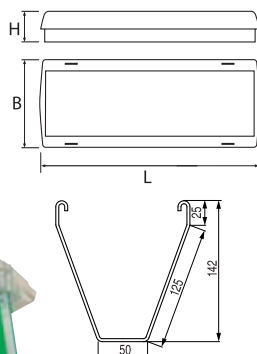

aestetica

- plastic cover and adhesive legends
(only for 8W - set plastic cover and 4 adhesive legends)

8W - 99-710

AESTETICA FLAG

12150 6W left/right
12151 6W down
12152 8W left/right
12153 8W down

Set of 3 adhesive legends
for 6W - **8785**

Set of 3 adhesive legends
for 8W, 11W - **8788**

1 adhesive legend - down arrow
for 6W - **99-886**
for 8W - **99-888**

Emergency luminaires

Description: available in 6W, 8W, 11 W, SA (maintained) and SE (non-maintained), 1 and 3 hours versions.

Material: self-snuffing plastic (standard EN 60598-1, UL 94)

Degree of protection: IP 40

Rated voltage: 230V/50Hz

Recharging time: 12 hodin

Mounting: designed for ceiling, wall installation and mounting on box 503

Accessories: (must be ordered separately)
additional adhesive legends

W	Code	Article	Duration	Pack./pcs.	Insulation	LxBxH (mm)	Kg
Non maintained lighting							
6	12500	543 6SE 1N	1h	24	II	259x112,5x45,5	0,7
8	12508	544 8SE 1N	1h	24	II	336,4x134,6x46,8	0,8
8	12510	544 8SE 3N	3h	24	II	336,4x134,6x46,8	1,0
11	12520	544 11SE 1N	1h	24	II	336,4x134,6x46,8	0,8
6	12501	543 6SE 1N/RM	1h	24	II	259x112,5x45,5	0,7
8	12509	544 8SE 1N/RM	1h	24	II	336,4x134,6x46,8	0,8
8	12511	544 8SE 3N/RM	3h	24	II	336,4x134,6x46,8	1,0
11	12521	544 11SE 1N/RM	1h	24	II	336,4x134,6x46,8	0,8
Maintained lighting							
8	12504	544 8SA 1N	1h	24	II	336,4x134,6x46,8	0,8
8	12506	544 8SA 3N	3h	24	II	336,4x134,6x46,8	1,0
8	12505	544 8SA 1N/RM	1h	24	II	336,4x134,6x46,8	0,8
8	12507	544 8SA 3N/RM	3h	24	II	336,4x134,6x46,8	1,0