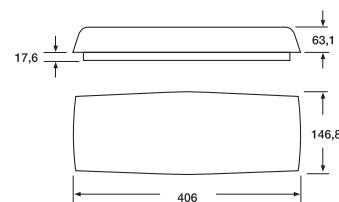

Material: self-snuffing plastic (standard EN 60598-1, UL 94)

Degree of protection: IP 65

Rated voltage: 198-254V/50Hz

Recharging time: 12 hours

Mounting: ceiling or recessed mounting

Accessories:
provided with:

Code	Article	Pack./pcs.
-	Logica 1 tube clamp	1
12198	recessed box LOGICA IP65	1
12199	bracket for quick wall mounting	1

to be ordered separately:

Code	Article	Pack./pcs.
-	3283-SN	1
3966	3282-DS additional adhesive legends	1
-	3287-BS	1
FB16909	additional adhesive legends	1
<i>German standard</i>		
12194	Logica luminaire grid	1
12193	Logica false ceiling bracket	1

logica sign

Code	Article
97-12102S	LOGICA SIGN LG 8W SE 1-3P
97-12103S	LOGICA SIGN LG 11W SE 1-3P
97-12104S	LOGICA SIGN LG 24W SE 1-3P
97-12105S	LOGICA SIGN LG 8W SA 1-3P
97-12106S	LOGICA SIGN LG 11W SA 1-3P
97-12107S	LOGICA SIGN LG 24W SA 1-3P

W	Code	Article	Duration	Pack./pcs.	Insulation	Battery	Kg
8	12102	LOGICA LG 8W SE 1-3P	1-3h	6	II	Pb 6V 4Ah	2,4
11	12103	LOGICA LG 11W SE 1-3P	1-3h	6	II	Pb 6V 4Ah	2,4
24	12104	LOGICA LG 24W SE 1-3P	1-3h	6	II	Pb 6V 4Ah	2,5
8	12105	LOGICA LG 8W SA 1-3N	1-3h	6	II	NiCd 7,2V 2,2Ah	2,1
11	12106	LOGICA LG 11W SA 1-3N	1-3h	6	II	NiCd 7,2V 2,2Ah	2,1
24	12107	LOGICA LG 24W SA 1-3N	1-3h	6	II	NiCd 7,2V 2,2Ah	2,1
	12101	UNIT INIBIT	5h	1	II	NiCd 7,2V 0,75Ah	0,5
	12100	MAIN UNIT LOGICA	5h	1	II	NiCd 7,2V 0,75Ah	0,6
18÷58	12126	ELETT 935 2LG 14-80SA	1-3h	12	-	NiCd 7,2V 2,2Ah	0,7