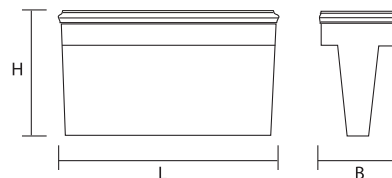

Accessories:
provided with:

Code	Article	Description	Pack./pcs.
2734	3929	protective shell for IP65	15
	3283-SN		1
3892	3282-DS	adhesive legends	1
	3287-BS		2
3723	4004/PR	suspension hooks	1
3727	4003/RG	PG16/PG20 cable gland	1
-		bracket for wall mounting	1

Description: available in 8W, SA (maintained) and SE (non-maintained), 1 and 3 hours versions.

Material: self-snuffing plastic (standard EN 60598-1, UL 94)

Degree of protection: IP 40 (IP 65)

Rated voltage: 230V/50Hz

Recharging time: 12 hours

Mounting: on a ceiling or wall, suspended mounting on hooks

W	Code	Article	Duration	Nominal flux	Battery	Pack./pcs.	LxBxH (mm)	Kg
Non maintained lighting								
8	1921	967-8SE1N	1h	385lm	NiCd 6V 1,2Ah	4	380x142x194	1,8
8	1922	967-8SE3N	3h	385lm	NiCd 3,6V 4Ah	4	380x142x194	2,0
8	1923	967-8SE3N RM	3h	385lm	NiCd 3,6V 4Ah	4	380x142x194	2,0
Maintained lighting								
8	1925	967-8SA1N	1h	385lm	NiCd 6V 0,8Ah	4	380x142x194	1,8
8	1926	967-8SA3N	3h	385lm	NiCd 6V 1,8Ah	4	380x142x194	2,0
8	1929	967-8SA1N RM	1h	385lm	NiCd 6V 0,8Ah	4	380x142x194	1,8
8	1930	967-8SA3N RM	3h	385lm	NiCd 6V 1,8Ah	4	380x142x194	2,0

The emergency luminaires are supplied as standard with protective shell for IP65, adhesive legends, suspensions hooks, cable gland PG16-PG20 and bracket for wall mounting.