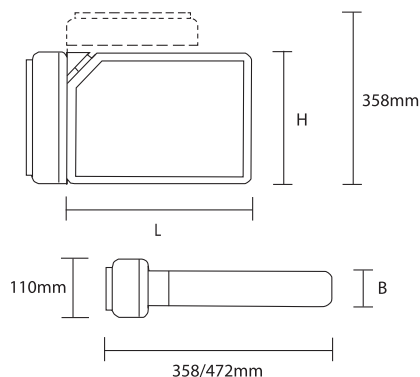

Emergency luminaires