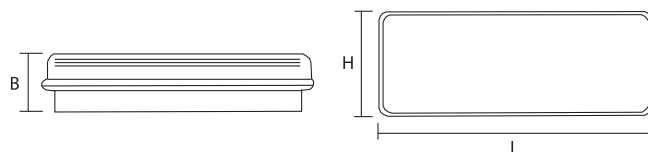

W	Code	Article	Duration	Emergency efficiency	Nominal flux	Battery	Pack./pcs.	LxBxH (mm)	Kg
Non maintained lighting									
6	2059	992-6SE1N	1h	35%	270 lm	NiCd 3,6V 0,8Ah	12	280x60x120	0,9
6	2060	992-6SE3N	3h	35%	270 lm	NiCd 3,6V 1,8Ah	12	280x60x120	1,0
8	2064	993-8SE1N	1h	26%	385 lm	NiCd 3,6V 0,8Ah	6	400x65x150	1,4
8	2065	993-8SE3N	3h	26%	385 lm	NiCd 3,6V 1,8Ah	6	400x65x150	1,7
11PL	2073	994-11SE1N	1h	24%	900 lm	NiCd 3,6V 1,2Ah	12	280x60x120	0,9
24PL	2075	995-24SE1N	1h	25%	1800 lm	NiCd 6V 1,8Ah	6	400x65x150	1,7
Maintained lighting									
8	2066	993-8SA1N	1h	25%	385 lm	NiCd 6V 0,8Ah	6	400x65x150	1,6
8	2067	993-8SA3N	3h	25%	385 lm	NiCd 6V 1,8Ah	6	400x65x150	1,7
24PL	2077	995-24SA1N	1h	22%	1800 lm	NiCd 6V 1,8Ah	6	400x65x150	1,7