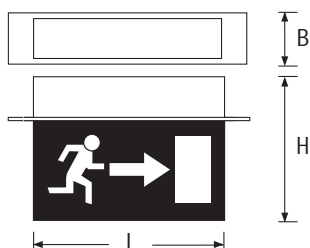

plexilite

Emergency luminaires

Description: available in 8W SA (maintained) and SE (non-maintained), 1 and 3 hours versions.

Material: self-snuffing plastic (standard EN 60598-1, UL 94)

Degree of protection: IP 40

Rated voltage: 230V/50Hz

Recharging time: 12 hours

Mounting: recessed installation

Accessories: - bracket for recessed installation

W	Code	Article	Duration	Battery	LxBxH (mm)	Kg
Non maintained lighting						
8	11048	PLEXILITE 535 8SE1N DX/SX	1h	NiCd 6V 0,75Ah	390x70x280	2,9
8	11049	PLEXILITE 535 8SE3N DX/SX	3h	NiCd 6V 2Ah	390x70x280	3,0
8	11050	PLEXILITE 535 8SE1N BASSO	1h	NiCd 6V 0,75Ah	390x70x280	2,9
8	11051	PLEXILITE 535 8SE3N BASSO	3h	NiCd 6V 2Ah	390x70x280	3,0
8	11056	PLEXILITE 535 8SE1N/RM DX/SX	1h	NiCd 6V 0,75Ah	390x70x280	2,9
8	11057	PLEXILITE 535 8SE3N/RM DX/SX	3h	NiCd 6V 2Ah	390x70x280	3,0
8	11058	PLEXILITE 535 8SE1N/RM BASSO	1h	NiCd 6V 0,75Ah	390x70x280	2,9
8	11059	PLEXILITE 535 8SE3N/RM BASSO	3h	NiCd 6V 2Ah	390x70x280	3,0
Maintained lighting						
8	11052	PLEXILITE 535 8SA1N DX/SX	1h	NiCd 6V 0,75Ah	390x70x280	2,9
8	11053	PLEXILITE 535 8SA3N DX/SX	3h	NiCd 6V 2Ah	390x70x280	3,0
8	11054	PLEXILITE 535 8SA1N BASSO	1h	NiCd 6V 0,75Ah	390x70x280	2,9
8	11055	PLEXILITE 535 8SA3N BASSO	3h	NiCd 6V 2Ah	390x70x280	3,0