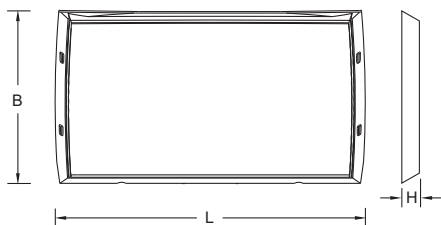

Emergency luminaires

metrica
LED

MetricaLED IP65

Luminaire delivering high luminous efficiency. Power LED light source with a lifespan of 100,000 hours. Monolithic optical assembly to seal out dust. Polycarbonate housing, highly transparent shield. Wide-beam metallized polycarbonate louver with complex faceting and sequential planes of reflection. Sealing gasket made of expanded EPDM, resistant to aging and atmospheric agents. High-efficiency electronic circuit in SE (non-maintained), SA (maintained) versions with 1h or 3h of duration.